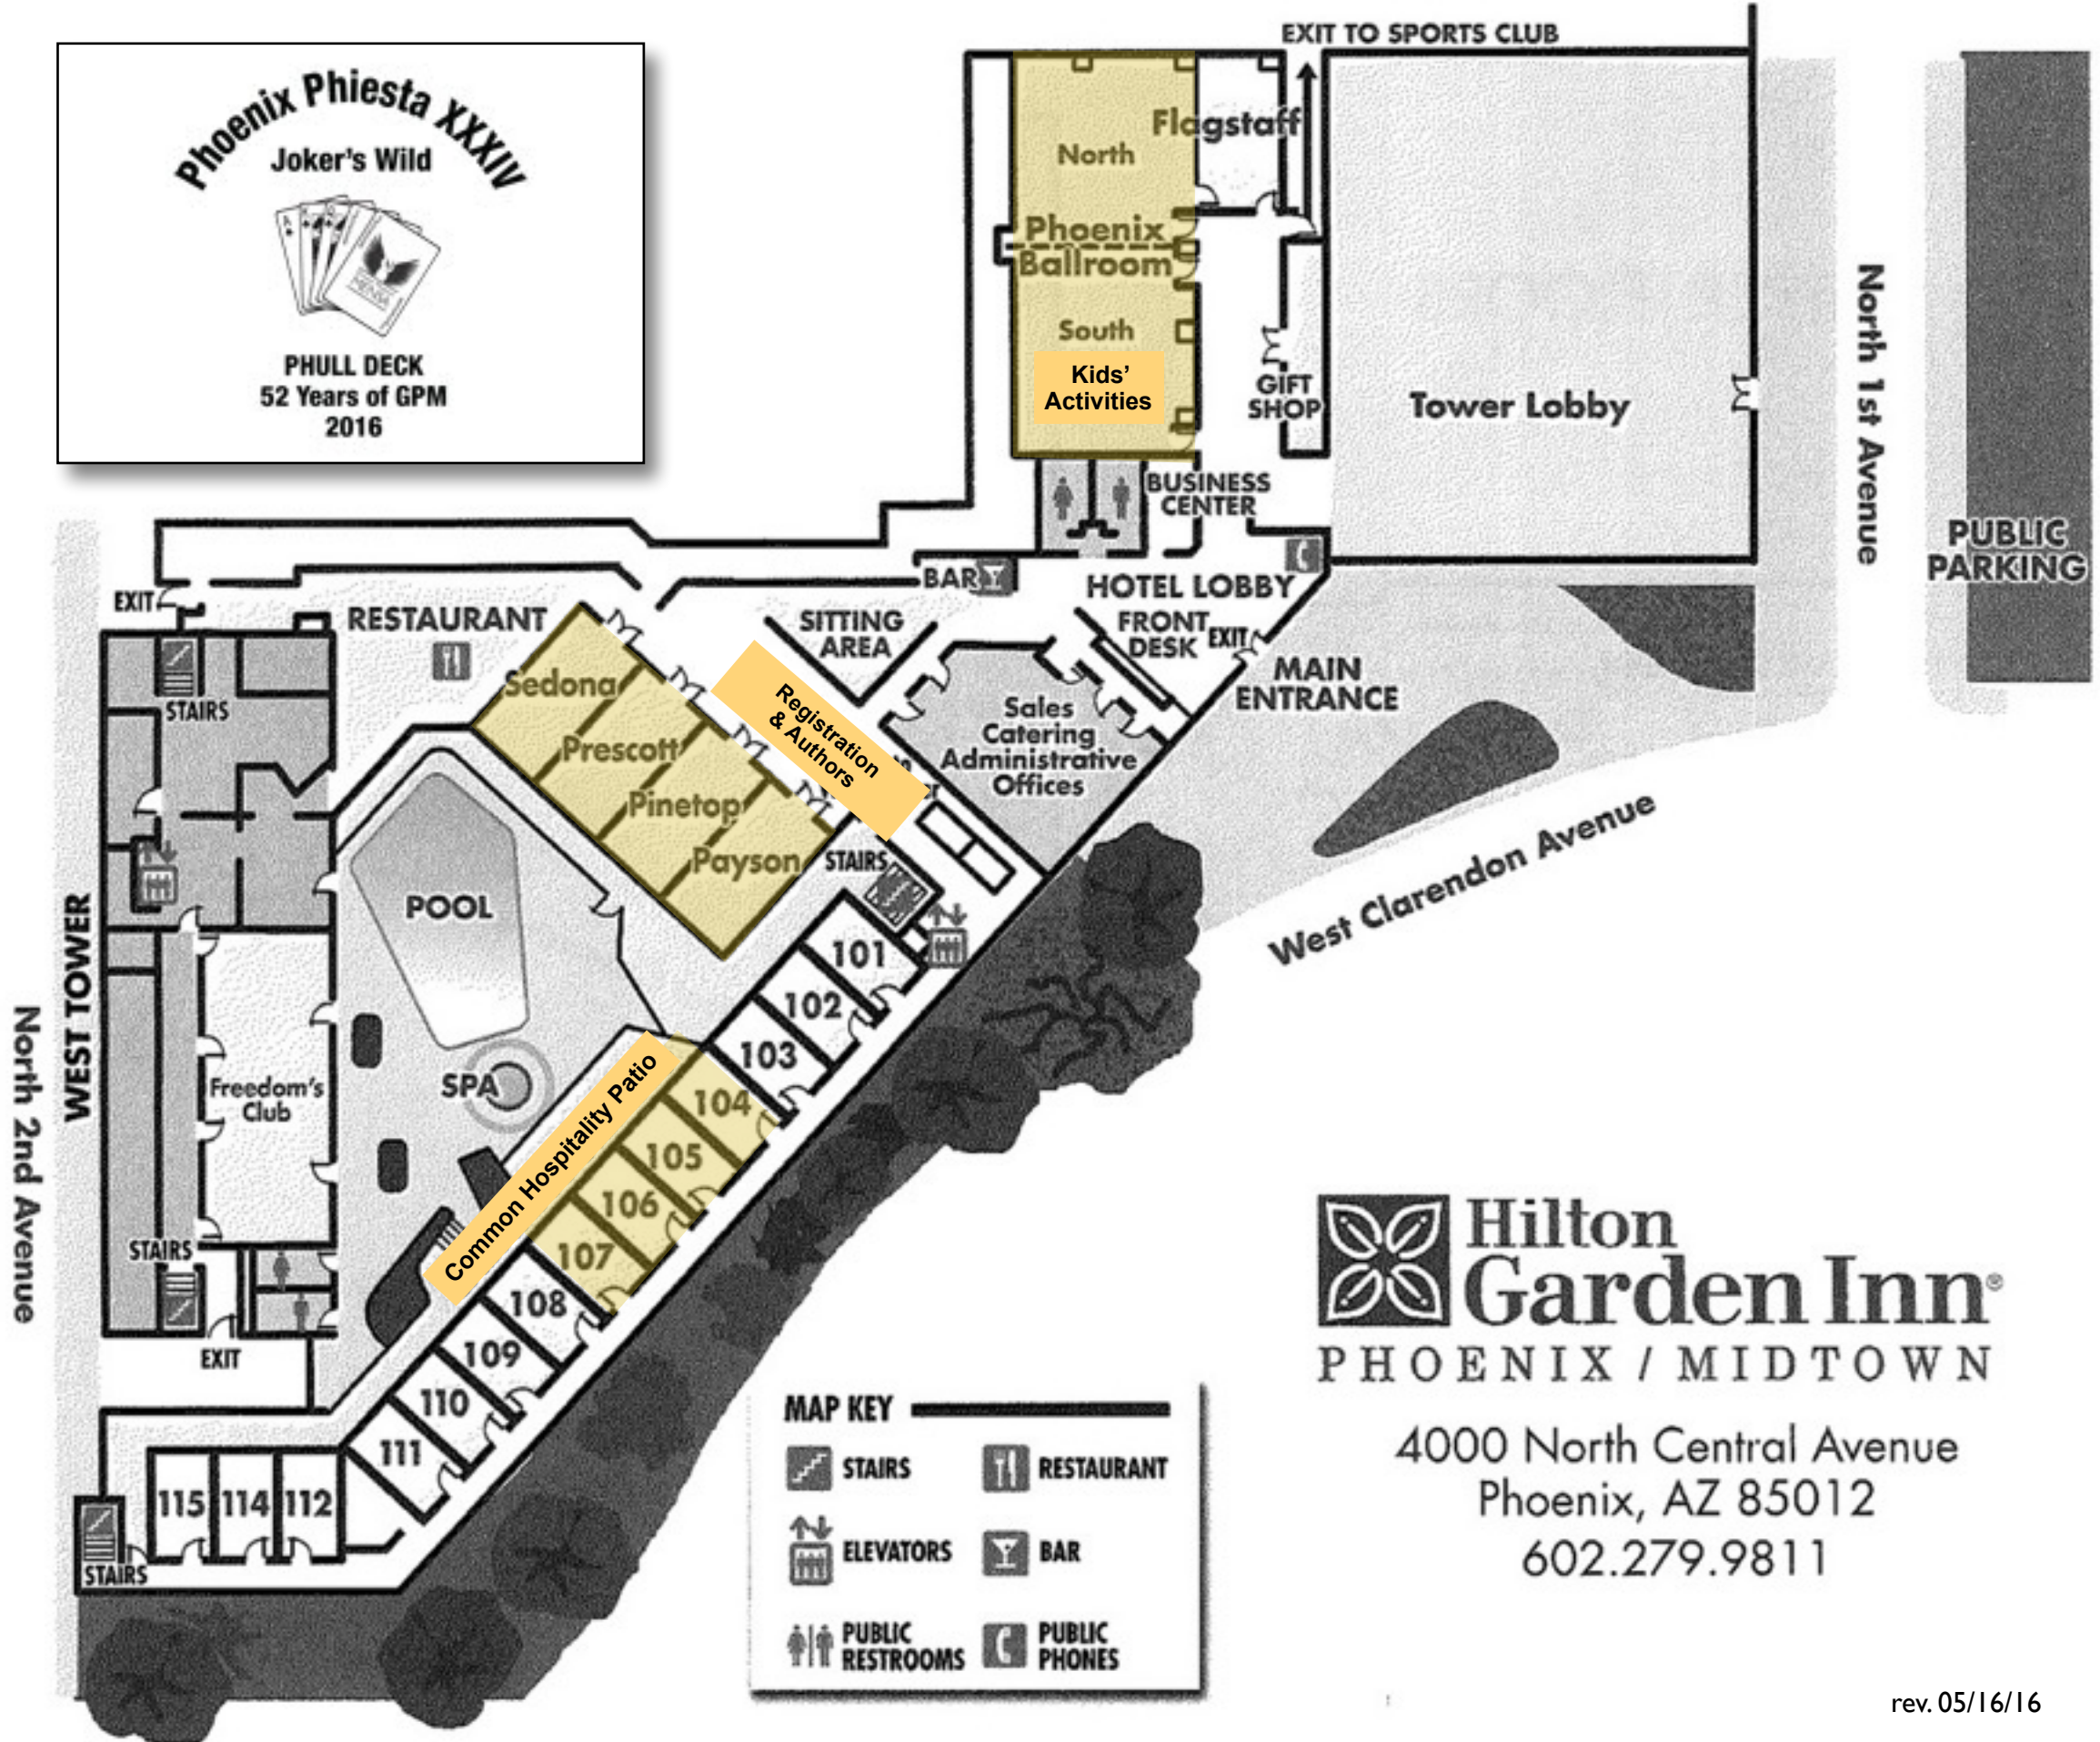

Phoenix Fiesta XXXIV
Joker's Wild

PHULL DECK
 52 Years of GPM
 2016

MAP KEY

STAIRS	RESTAURANT
ELEVATORS	BAR
PUBLIC RESTROOMS	PUBLIC PHONES

Hilton Garden Inn®
 PHOENIX / MIDTOWN

4000 North Central Avenue
 Phoenix, AZ 85012
 602.279.9811